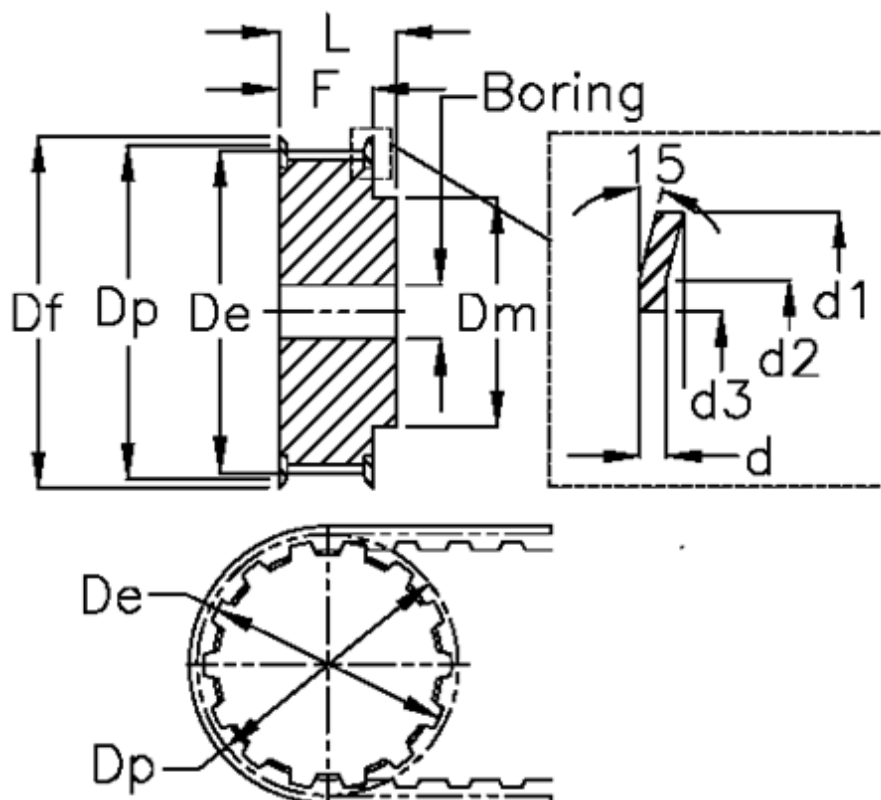

Article number: 60415227012

Description: Timing Belt Pulley 27 AT5 12/2

Measures

| | | |
|----------------------|--------------|---------|
| Belt width = - 16 mm | Dp | = 19.1 |
| d = 1 | F | = 21 |
| d1 = 23 | Flange type | = F07 |
| d2 = 18 | L | = 27 |
| d3 = 12.5 | Pre-drilled | = 4 |
| De = 17.85 | Tooth number | = 12 |
| Df = 23 | Type | = AT5 |
| Dm = 11 | Weight | = 0.022 |